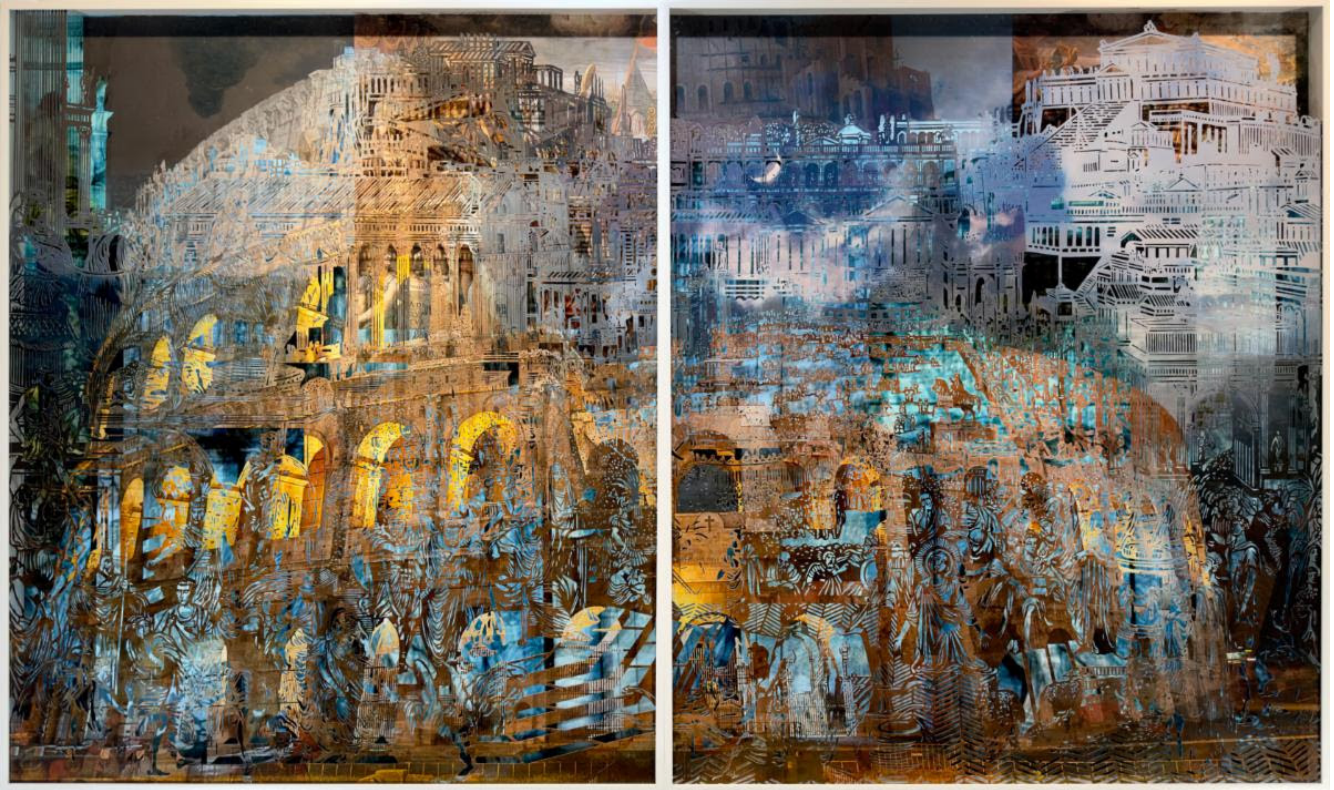

NANCY TOOMEY *Fine Art*

MATTHEW PICTON

Forum, 2023

Archival digital prints and photographs

48 x 82 x 3 inches (framed)

$32,000