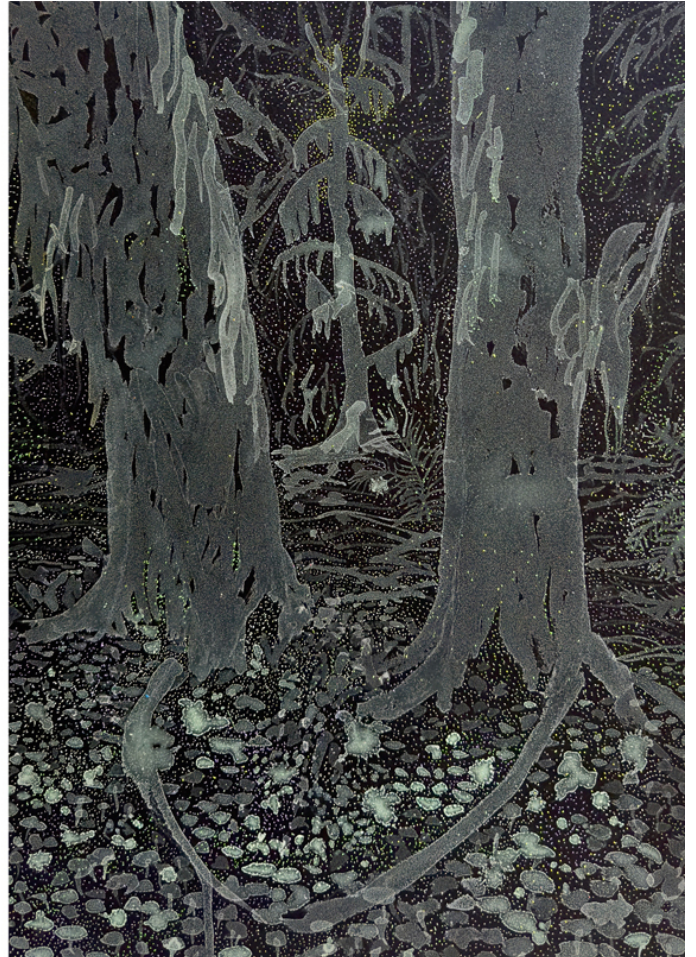

NANCY TOOMEY *Fine Art*

San Francisco Art Fair - Booth B15 - April 25 to 28, 2024

MIYA ANDO

Hamon (Cloudlike Pattern on the Edge of a Sword) Spring 2024, 2024

Dye, pigment, urethane, resin, aluminum

\$32,000

NANCY TOOMEY *Fine Art*

MIYA ANDO

Kumo (Cloud) 24.7.17, 2016

Ink on stainless steel

24 x 24 inches

\$16,000

NANCY TOOMEY *Fine Art*

MIYA ANDO

\$28,000

NANCY TOOMEY *Fine Art*

CLAIRE BURBRIDGE

Nocturne 1 and 2, 2023

Watercolor, salt crystals,

Museum glass, cast metal light gray frame

20.5 x 15 inches each (framed)

\$5,200 (each)