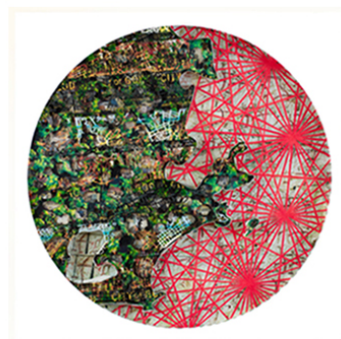

NANCY TOOMEY *Fine Art*

San Francisco Art Fair - Booth B15 - April 25 to 28, 2024

MIYA ANDO

Hamon (Cloudlike Pattern on the Edge of a Sword) Spring 2024, 2024

Dye, pigment, urethane, resin, aluminum

\$32,000

NANCY TOOMEY *Fine Art*

MIYA ANDO

Kumo (Cloud) 24.7.17, 2016

Ink on stainless steel

24 x 24 inches

\$16,000

NANCY TOOMEY *Fine Art*

MIYA ANDO