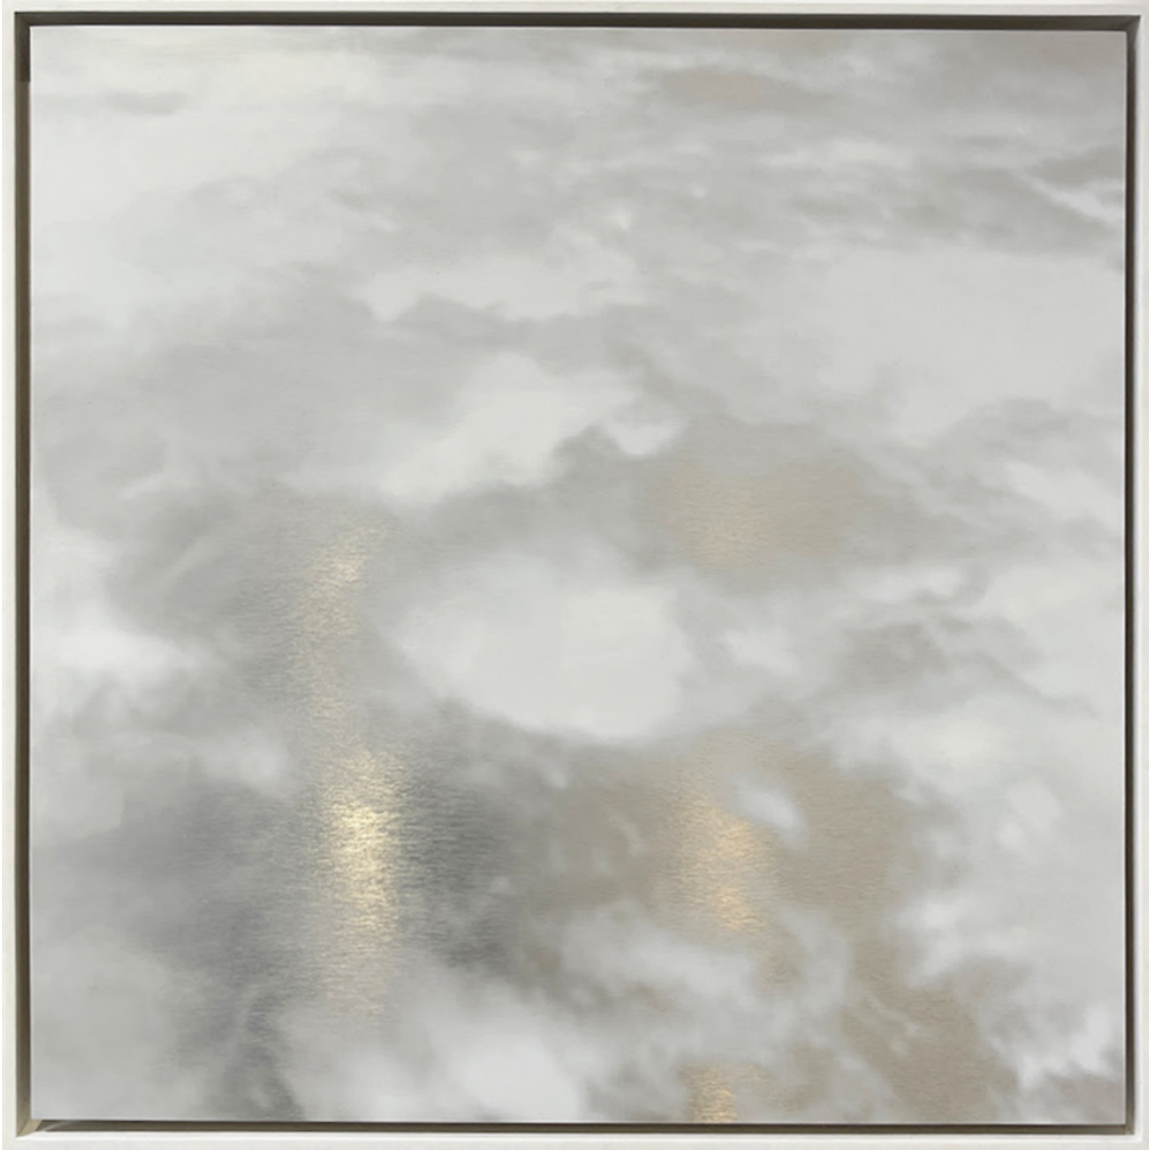

NANCY TOOMEY *Fine Art*

MIYA ANDO

Kumo (Cloud) 24.7.17, 2016

Ink on stainless steel

24 x 24 inches

$16,000